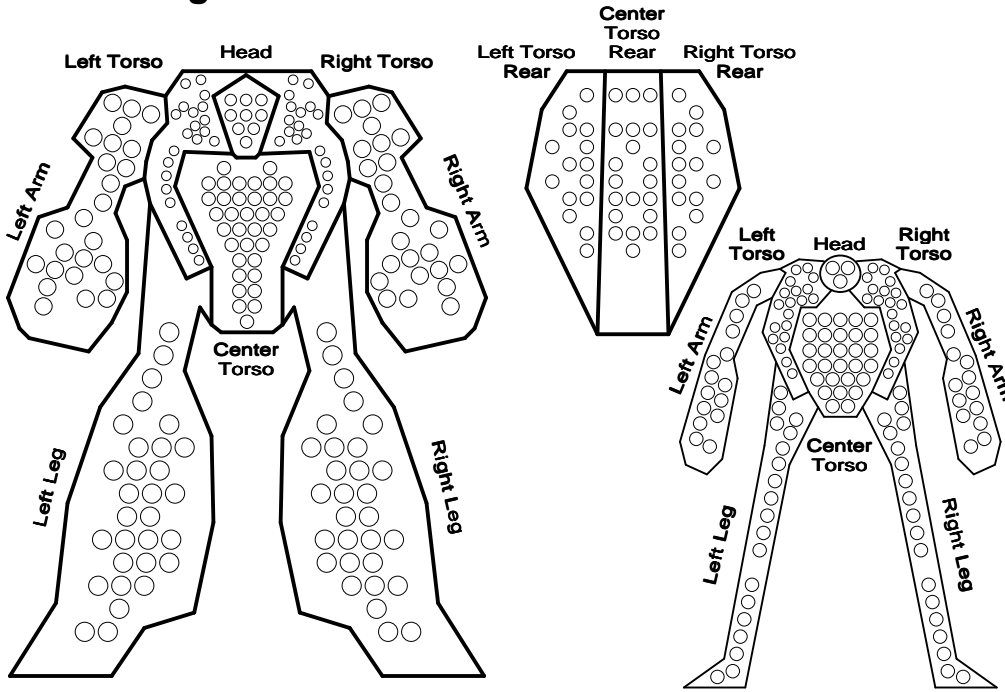

# Armor Diagram

## 'Mech Data

Type: STA-1Y STALKER  
 Tonnage: 90  
 Movement Points:  
 Walking: 3  
 Running: 5  
 Jumping: 0